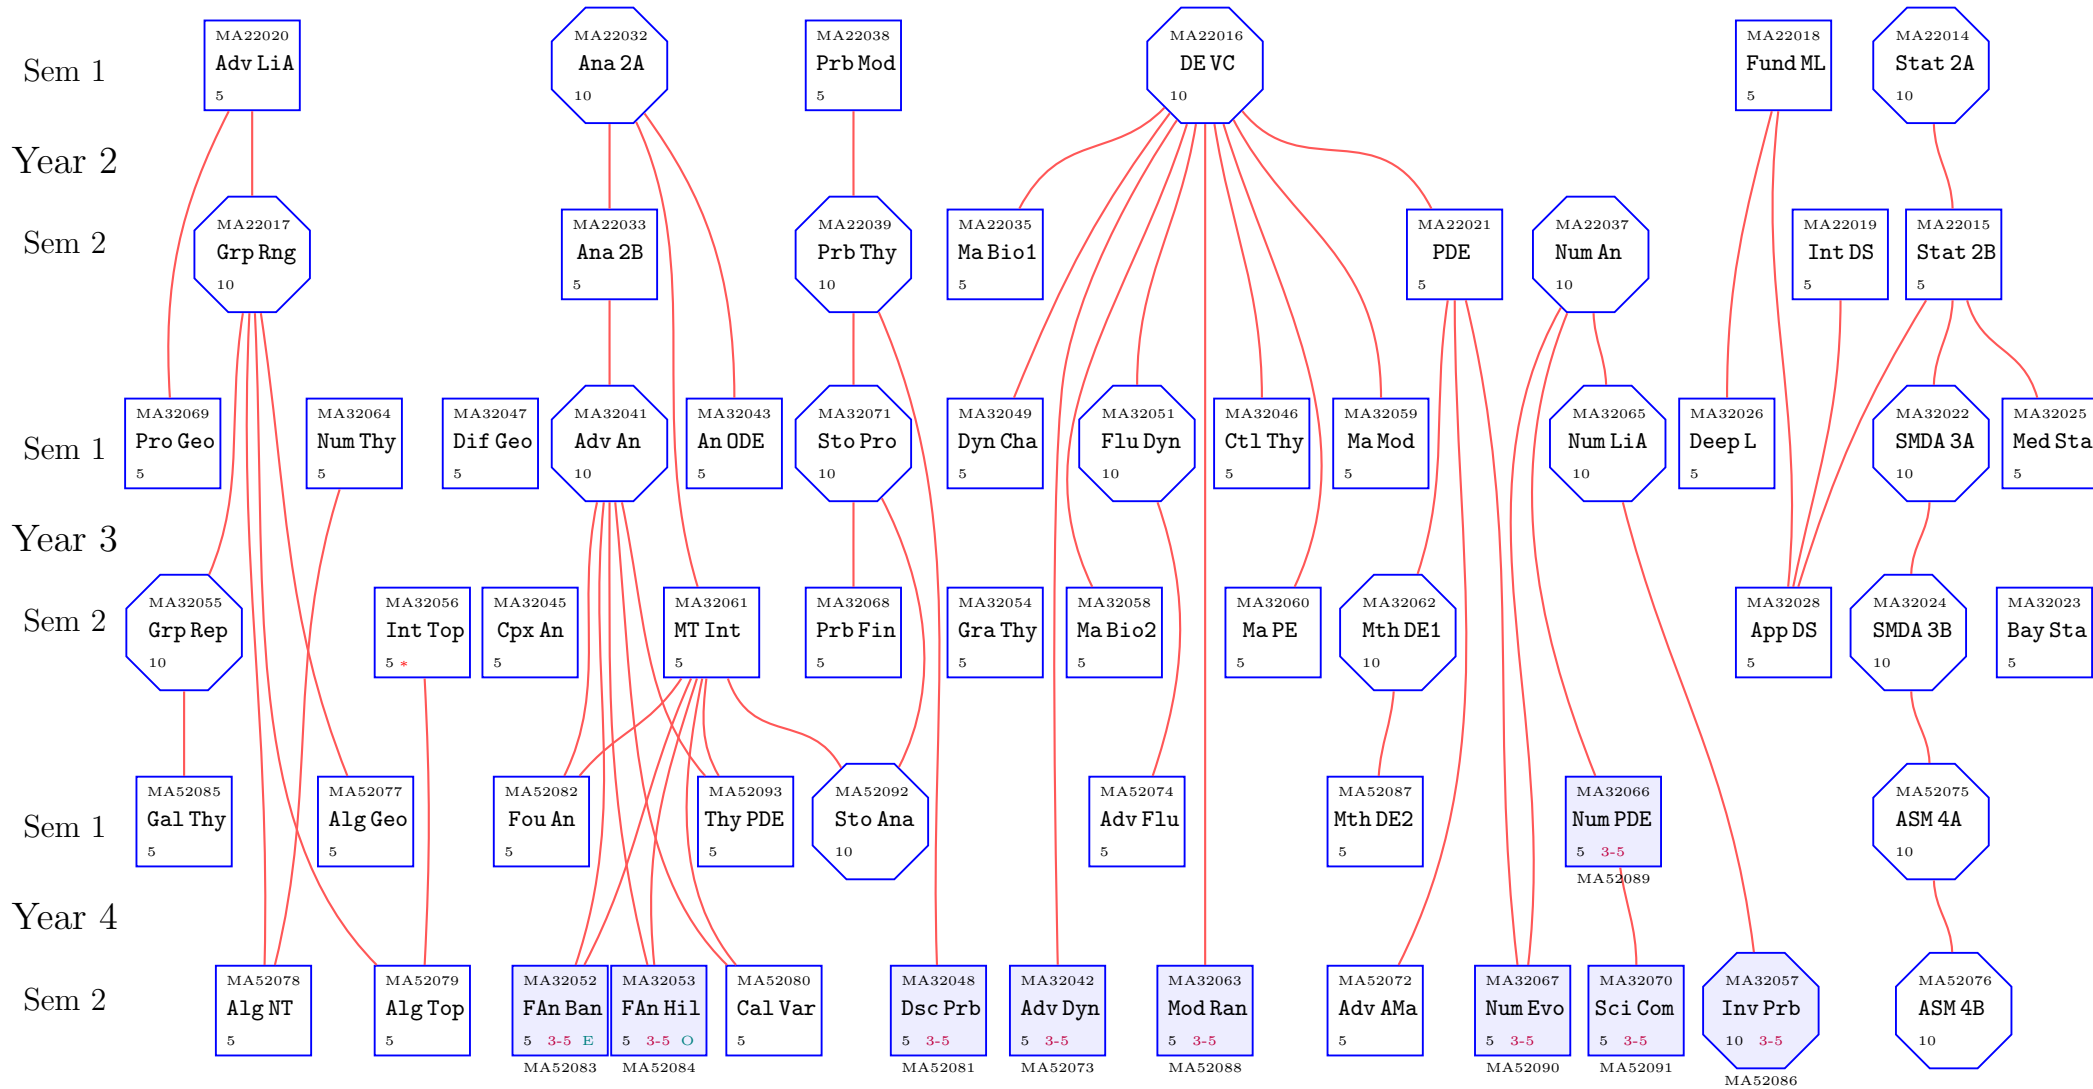

Map of Year 2-4 Maths Units

Version : Spring 2026

Key:

Unit Code	MA32000
Short Title	Exmpl
Extra Info	10 3-5 E

Extra Info:
 5/10 = 5/10 credit unit
 3-5 = runs at level 3 & 5
 E/O = even/odd years only
 e.g. 2026-27 is even

ADK 12/05/26

v2: MA32042 prereq changed.

* shaded units have MA3 (Yr 3) and MA5 (Yr 4) versions