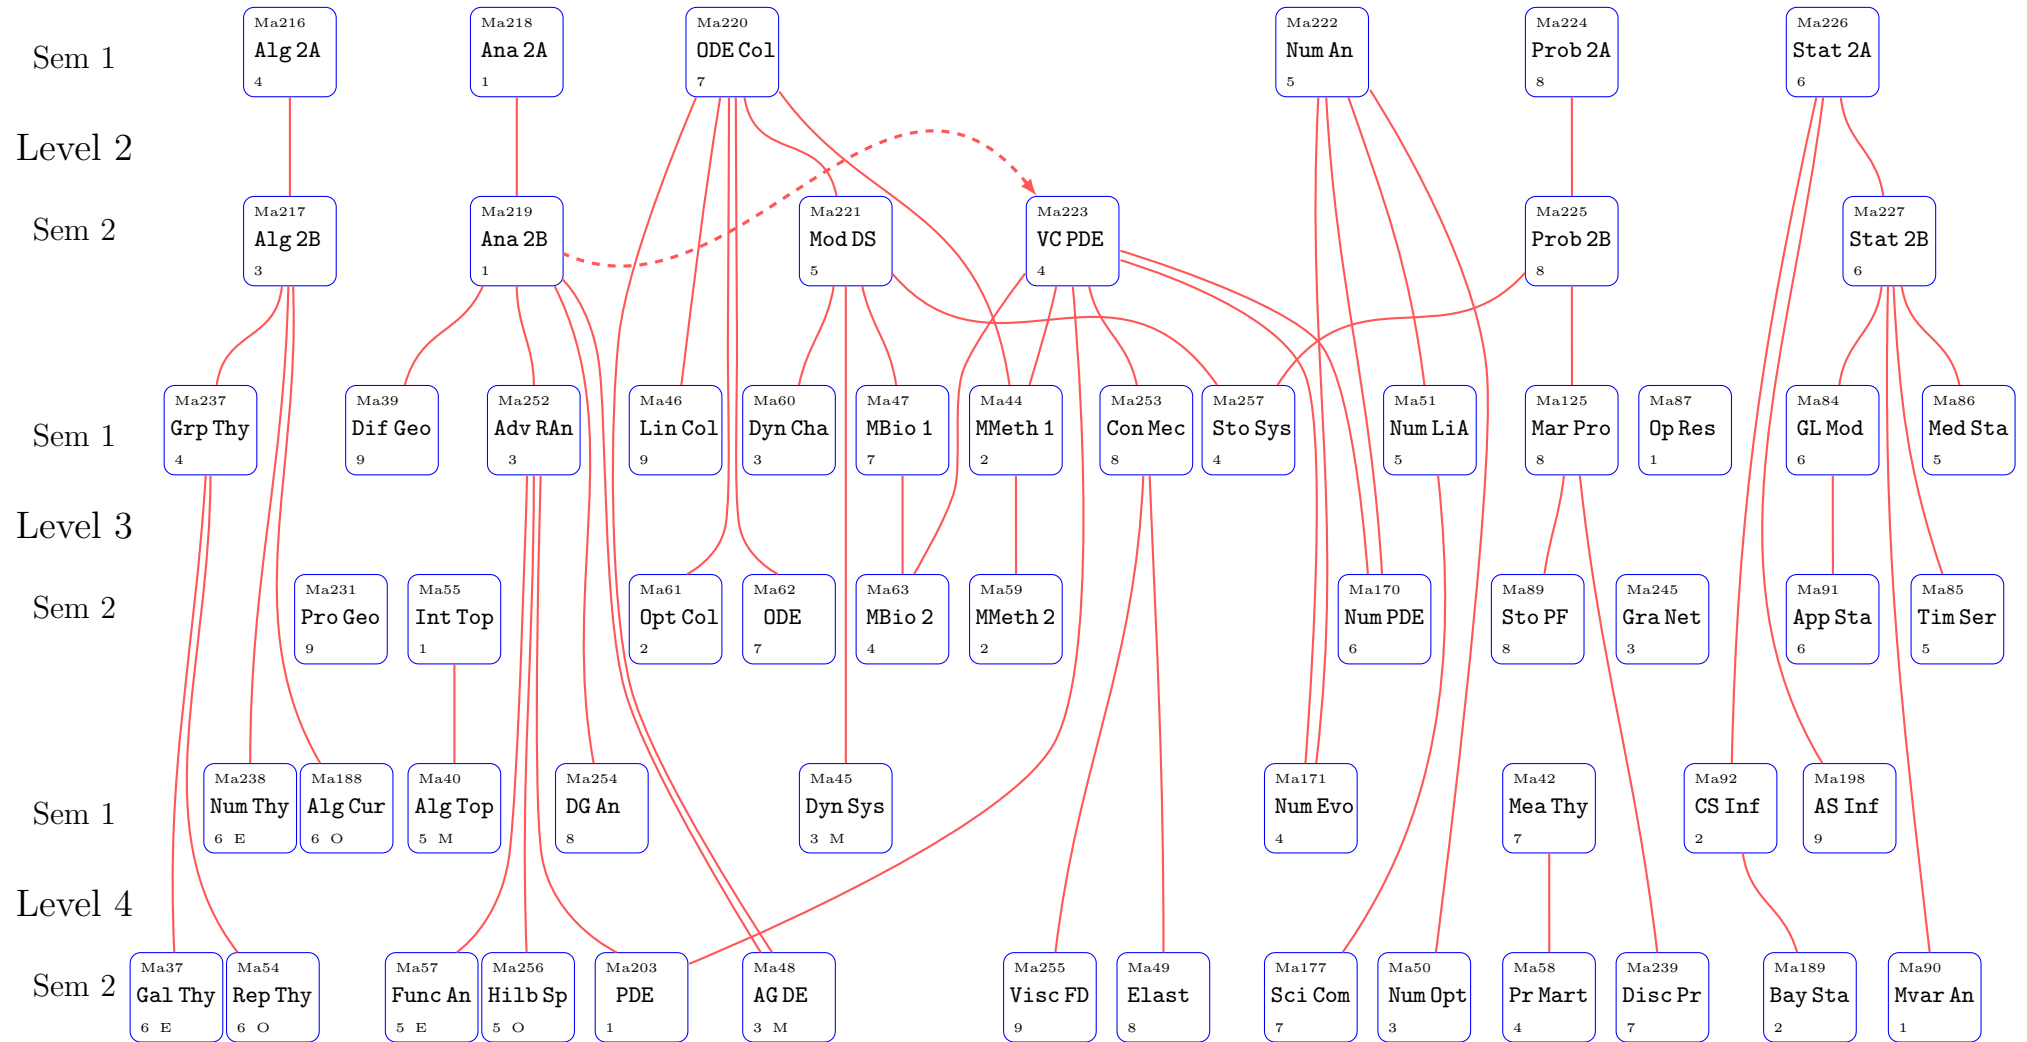

Map of Level 2-4 Maths Units

Version Mar 2020

Dependencies are not shown from 216,218

Key:

Short Code: Ma99
 Short Title: Exmpl
 Time Slot & Availability: 1 A

Availability codes:
 E = Even yrs, e.g. 20/21
 O = Odd yrs, e.g. 21/22
 M = MMath only