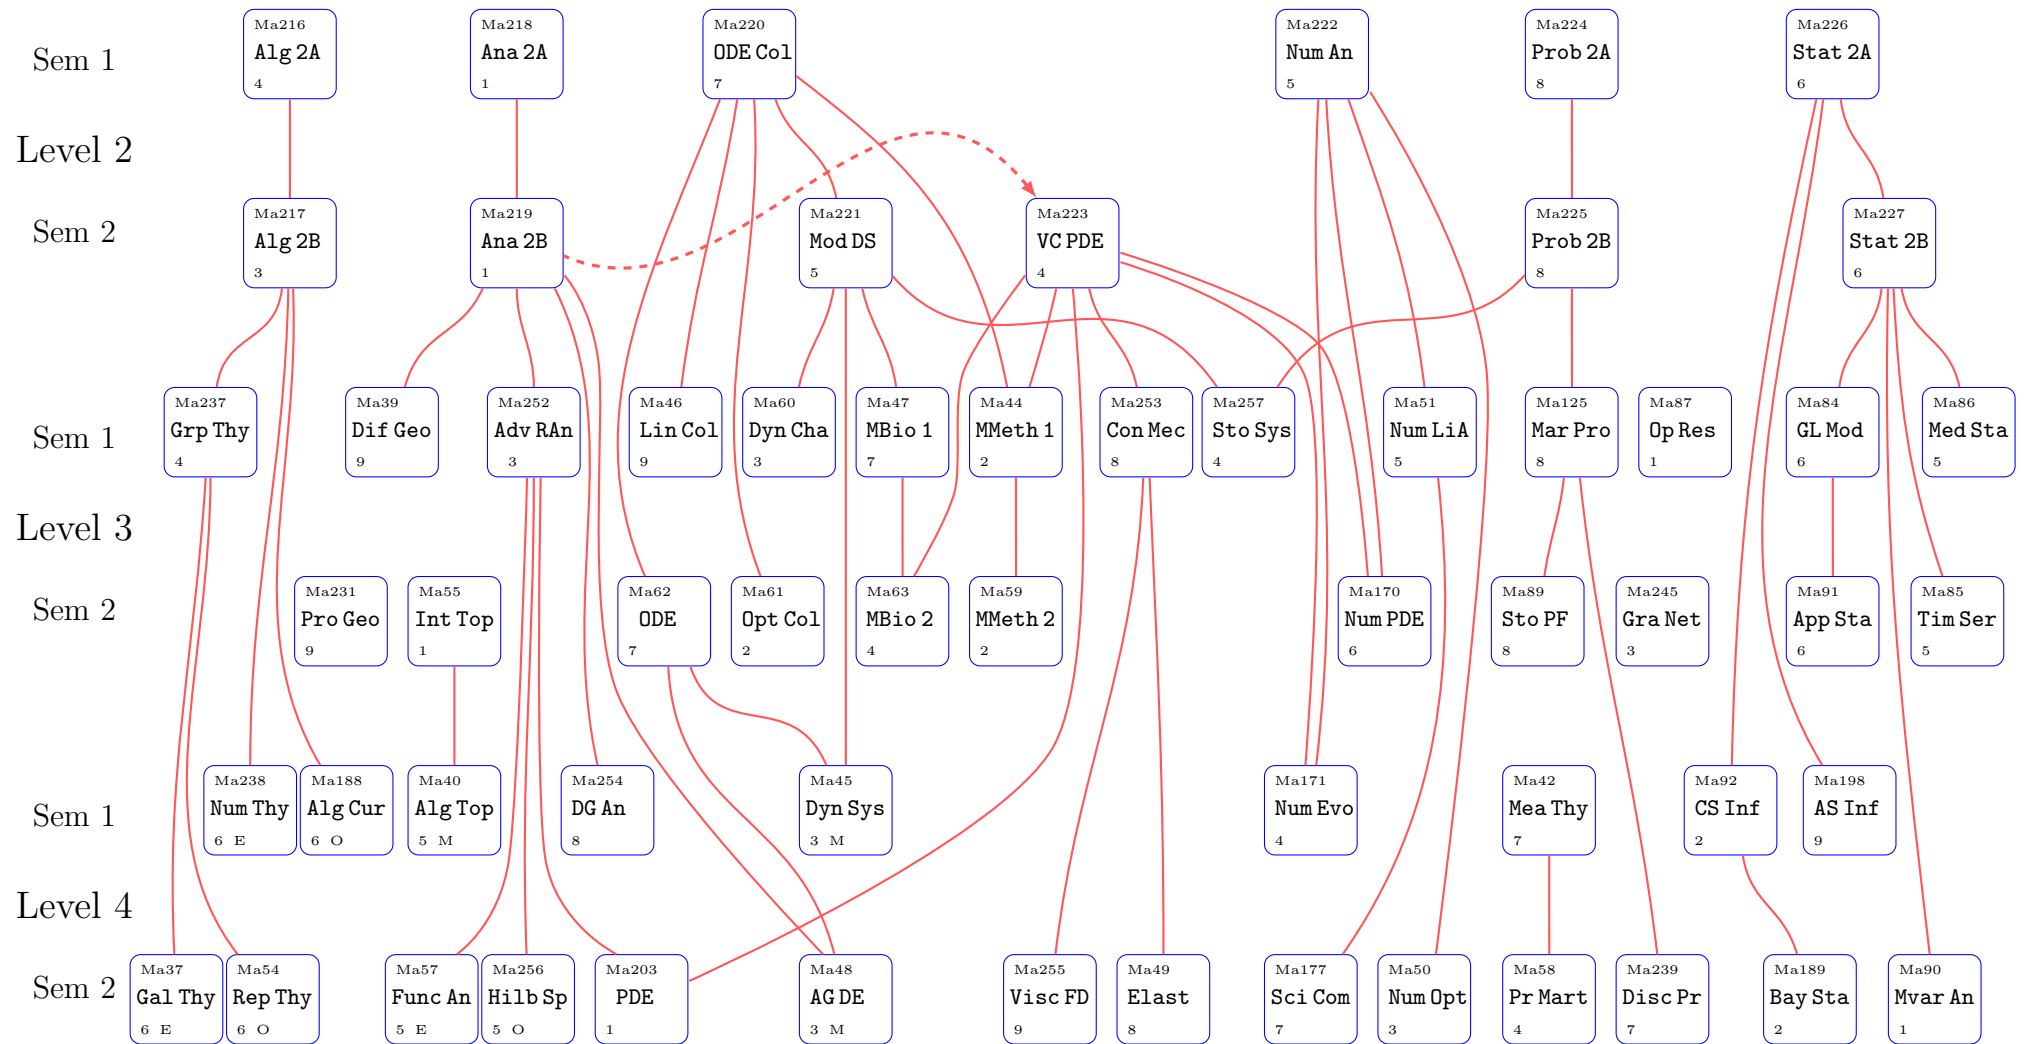

Map of Level 2-4 Maths Units

Version Apr 2019

Dependencies are not shown from 216,218

Key:

Short Code: Ma99
 Short Title: Exmpl
 Time Slot & Availability: 1 A

Availability codes:
 E = Even yrs, e.g. 20/21
 O = Odd yrs, e.g. 19/20
 M = MMath only