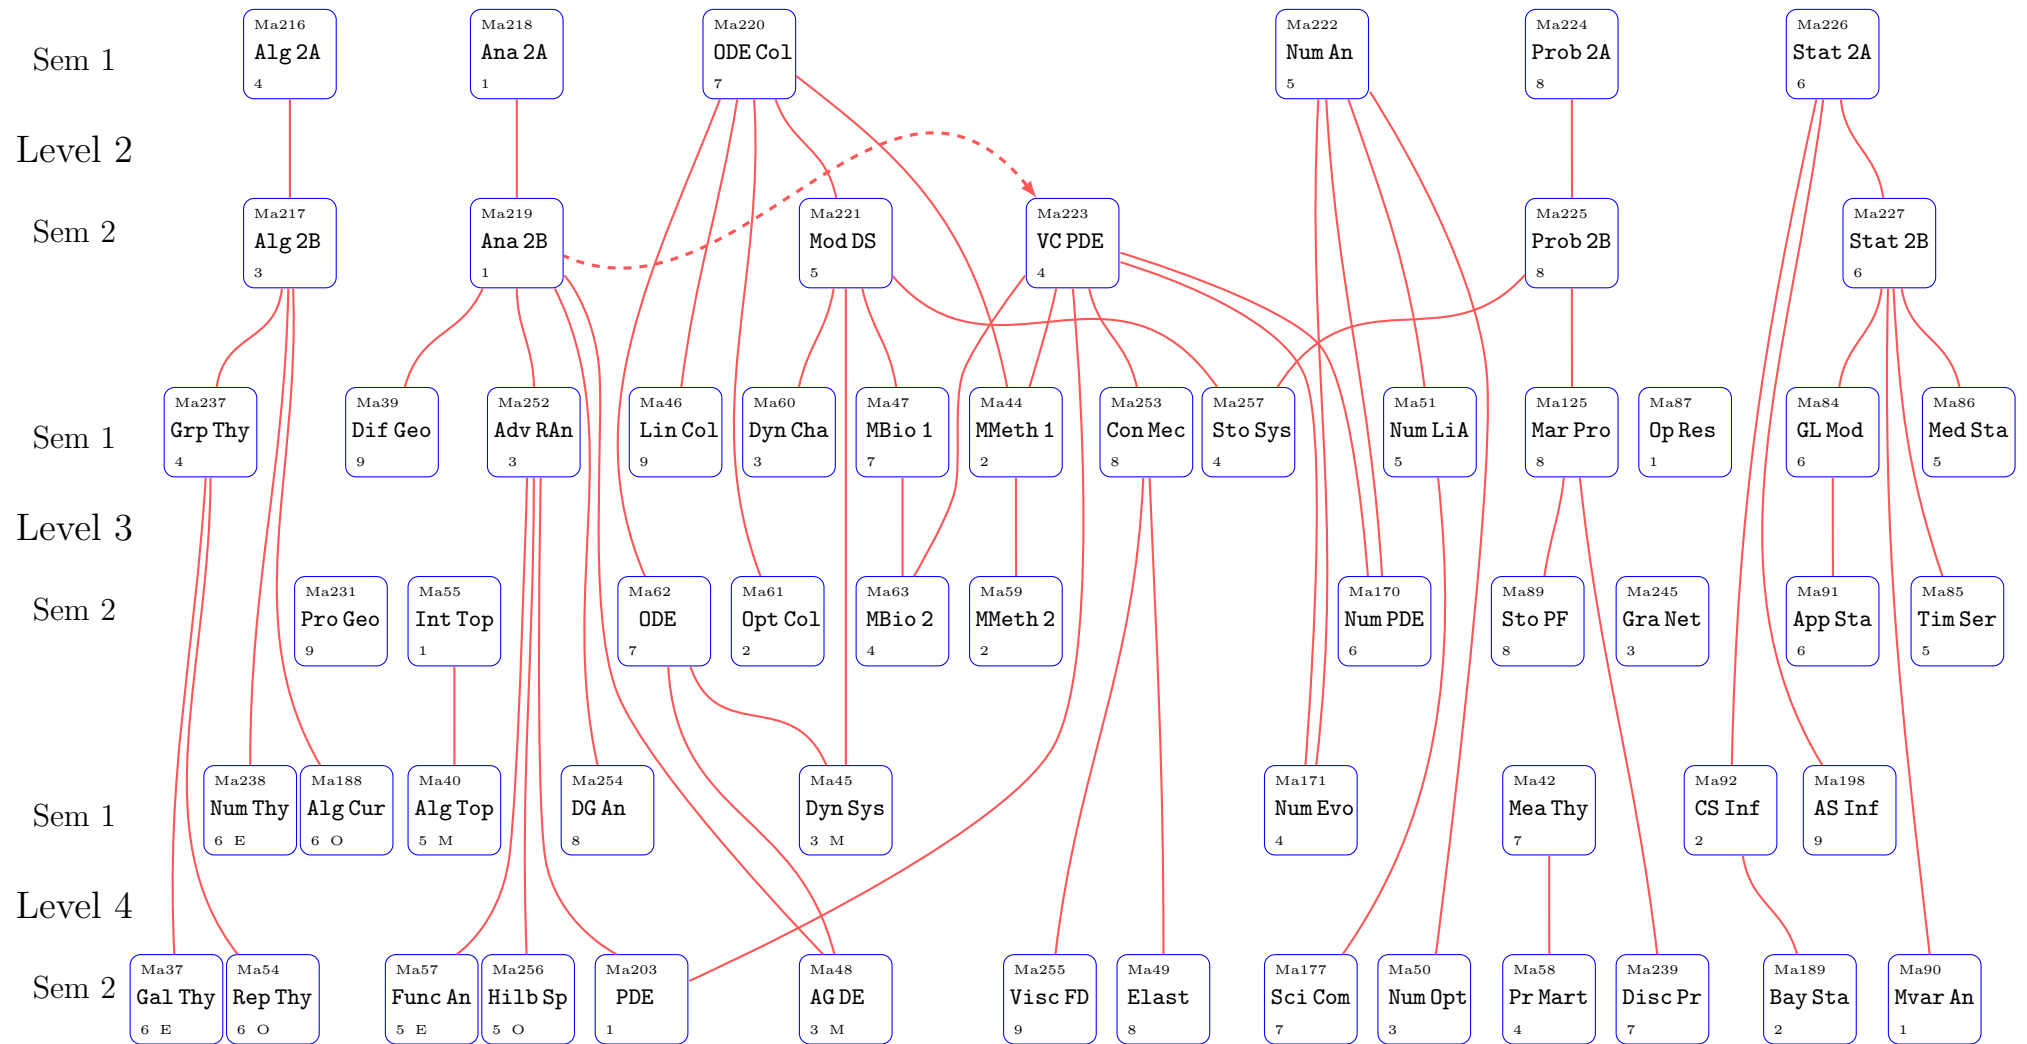

# Map of Level 2-4 Maths Units

Version Apr 2018

Dependencies are not shown from 216,218

## Key:

Short Code: Ma99  
 Short Title: Exmpl  
 Time Slot & Availability: 1 A

TS & A codes:  
 E = Even yrs, e.g. 18/19  
 O = Odd yrs, e.g. 19/20  
 M = MMath only