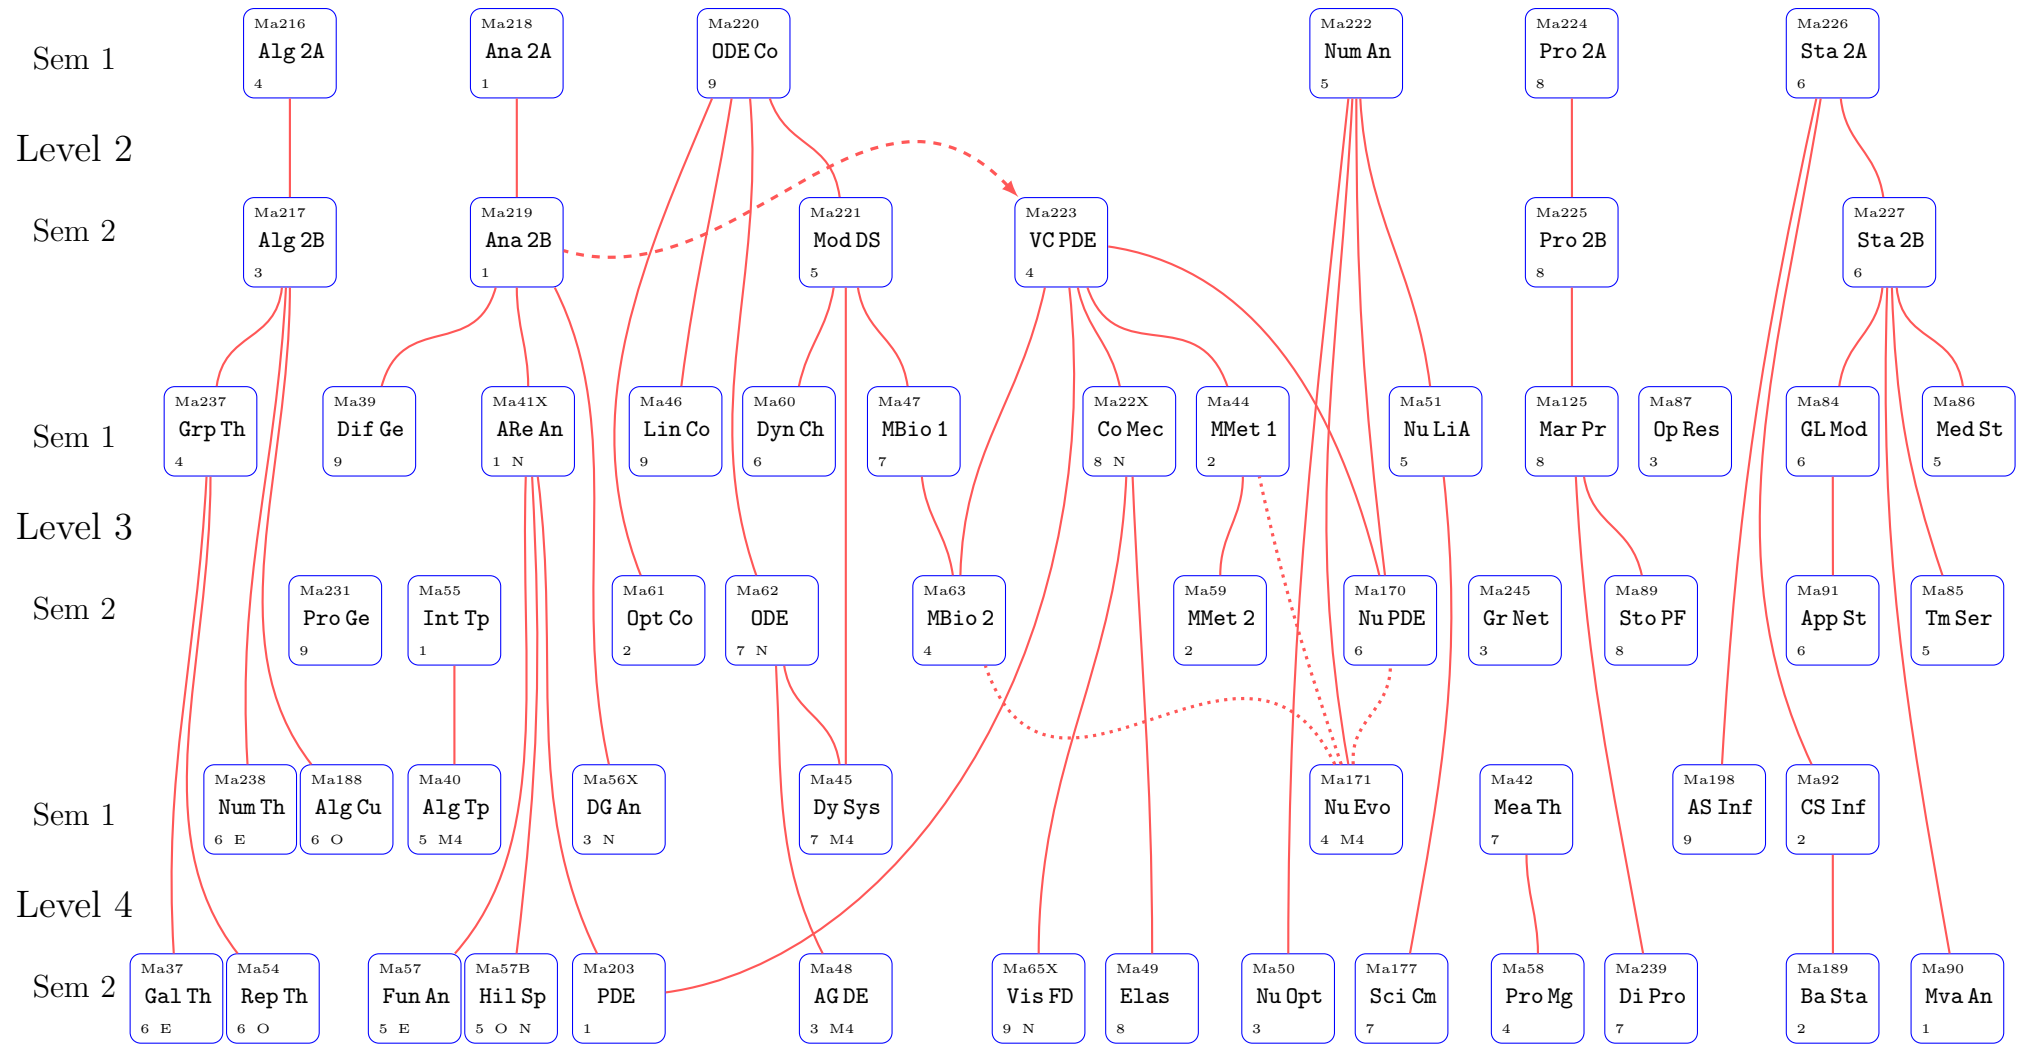

# Map of Level 2-4 Maths Units

Version Apr 2016 : for students in Year 2 in Academic Year 2016/17 (Level 3/4 Provisional)

Dependencies not shown from 216,218 and from 217 to MMath only

## Key:

Short Code: Ma99  
 Short Title: Exmpl  
 Time-slot & Availability: 1 A

Availability restrictions:  
 O = Odd yrs, e.g. 17/18  
 E = Even yrs, e.g. 18/19  
 M4 = MMath yr 4 only  
 N = new in 2017/18