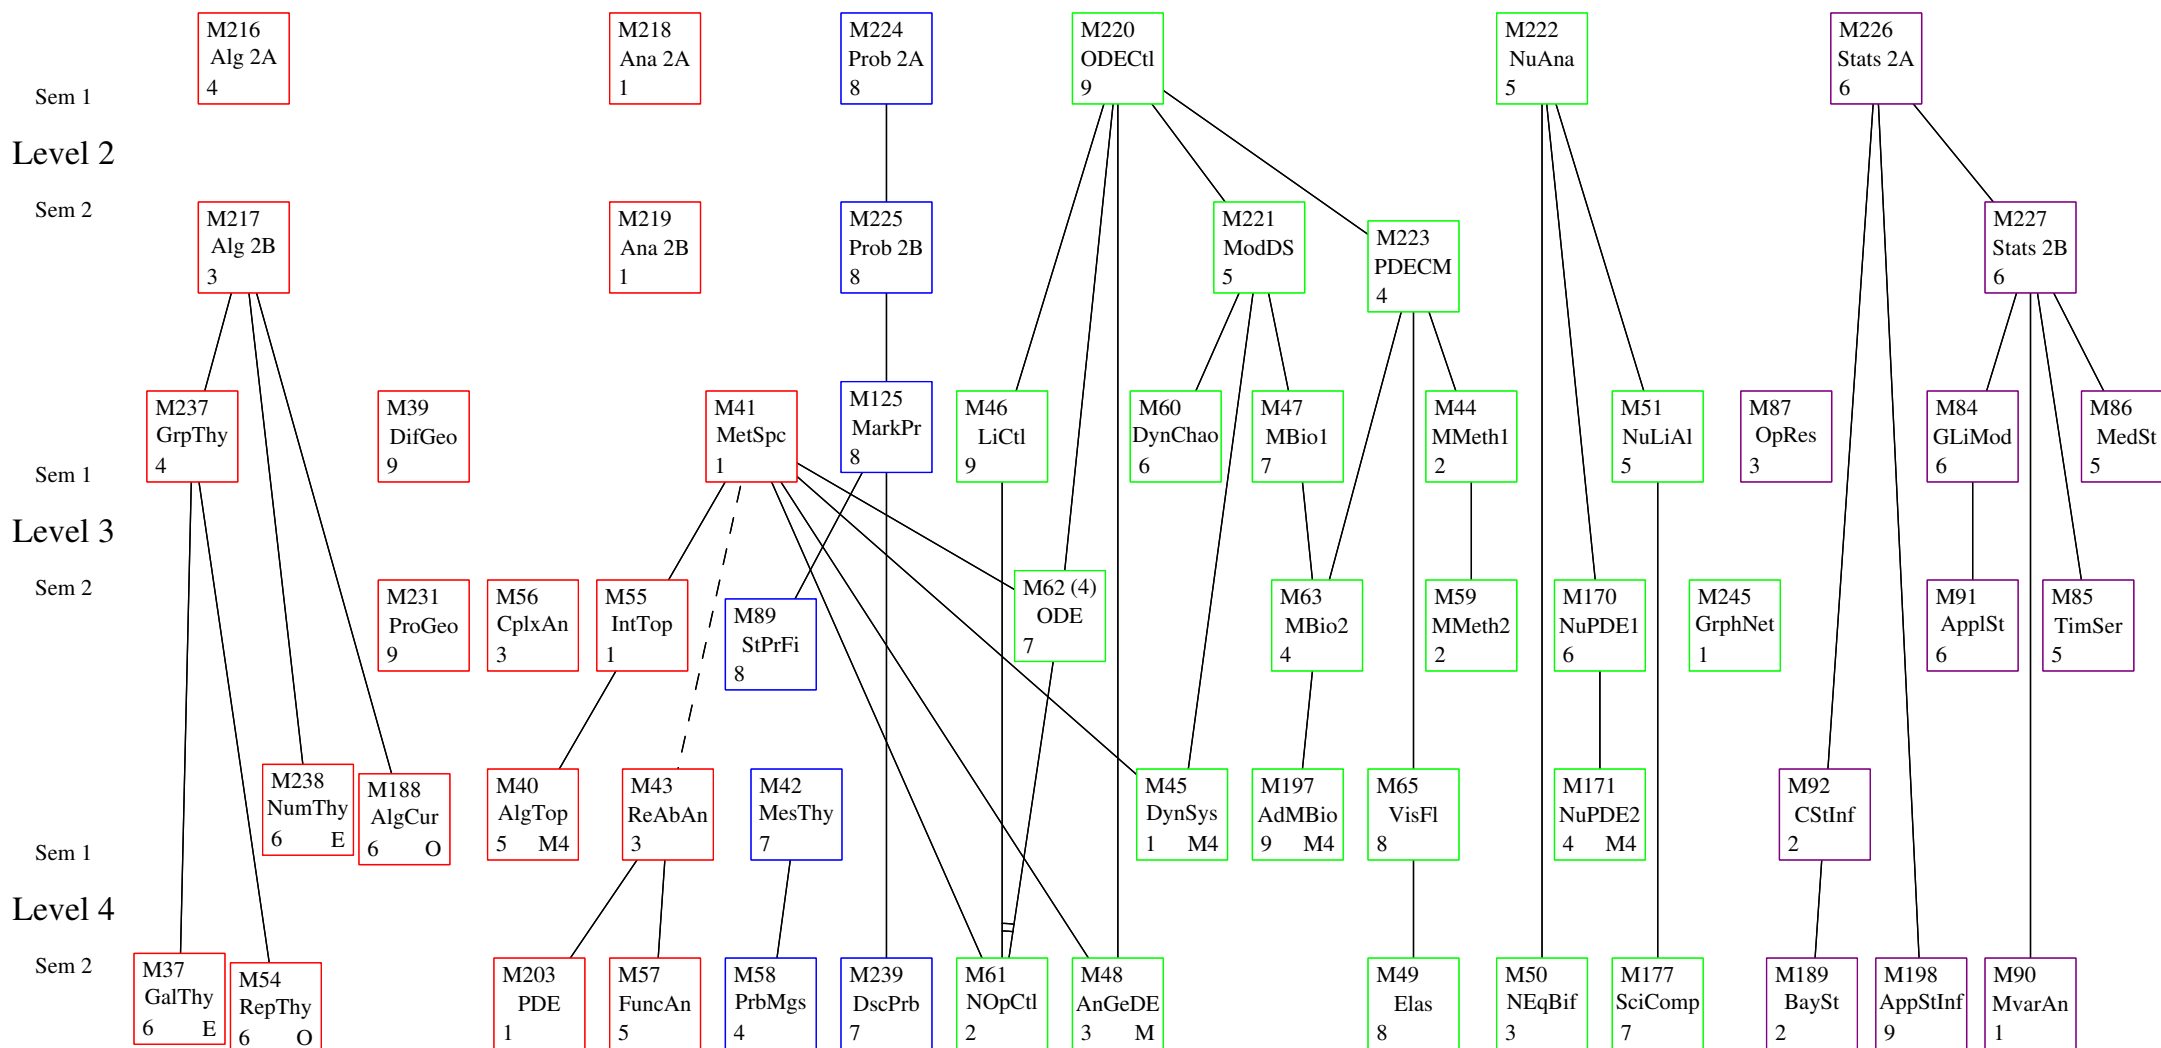

Map of Level 2-4 Maths Units

Version : April 2014

Dependencies not shown from 216,218,219, and from 217 to MMath only

Availability Restrictions :
 O = only Odd yrs, eg 15/16
 E = only Even yrs, eg 14/15
 M = only MMath
 M4 = only MMath yr 4