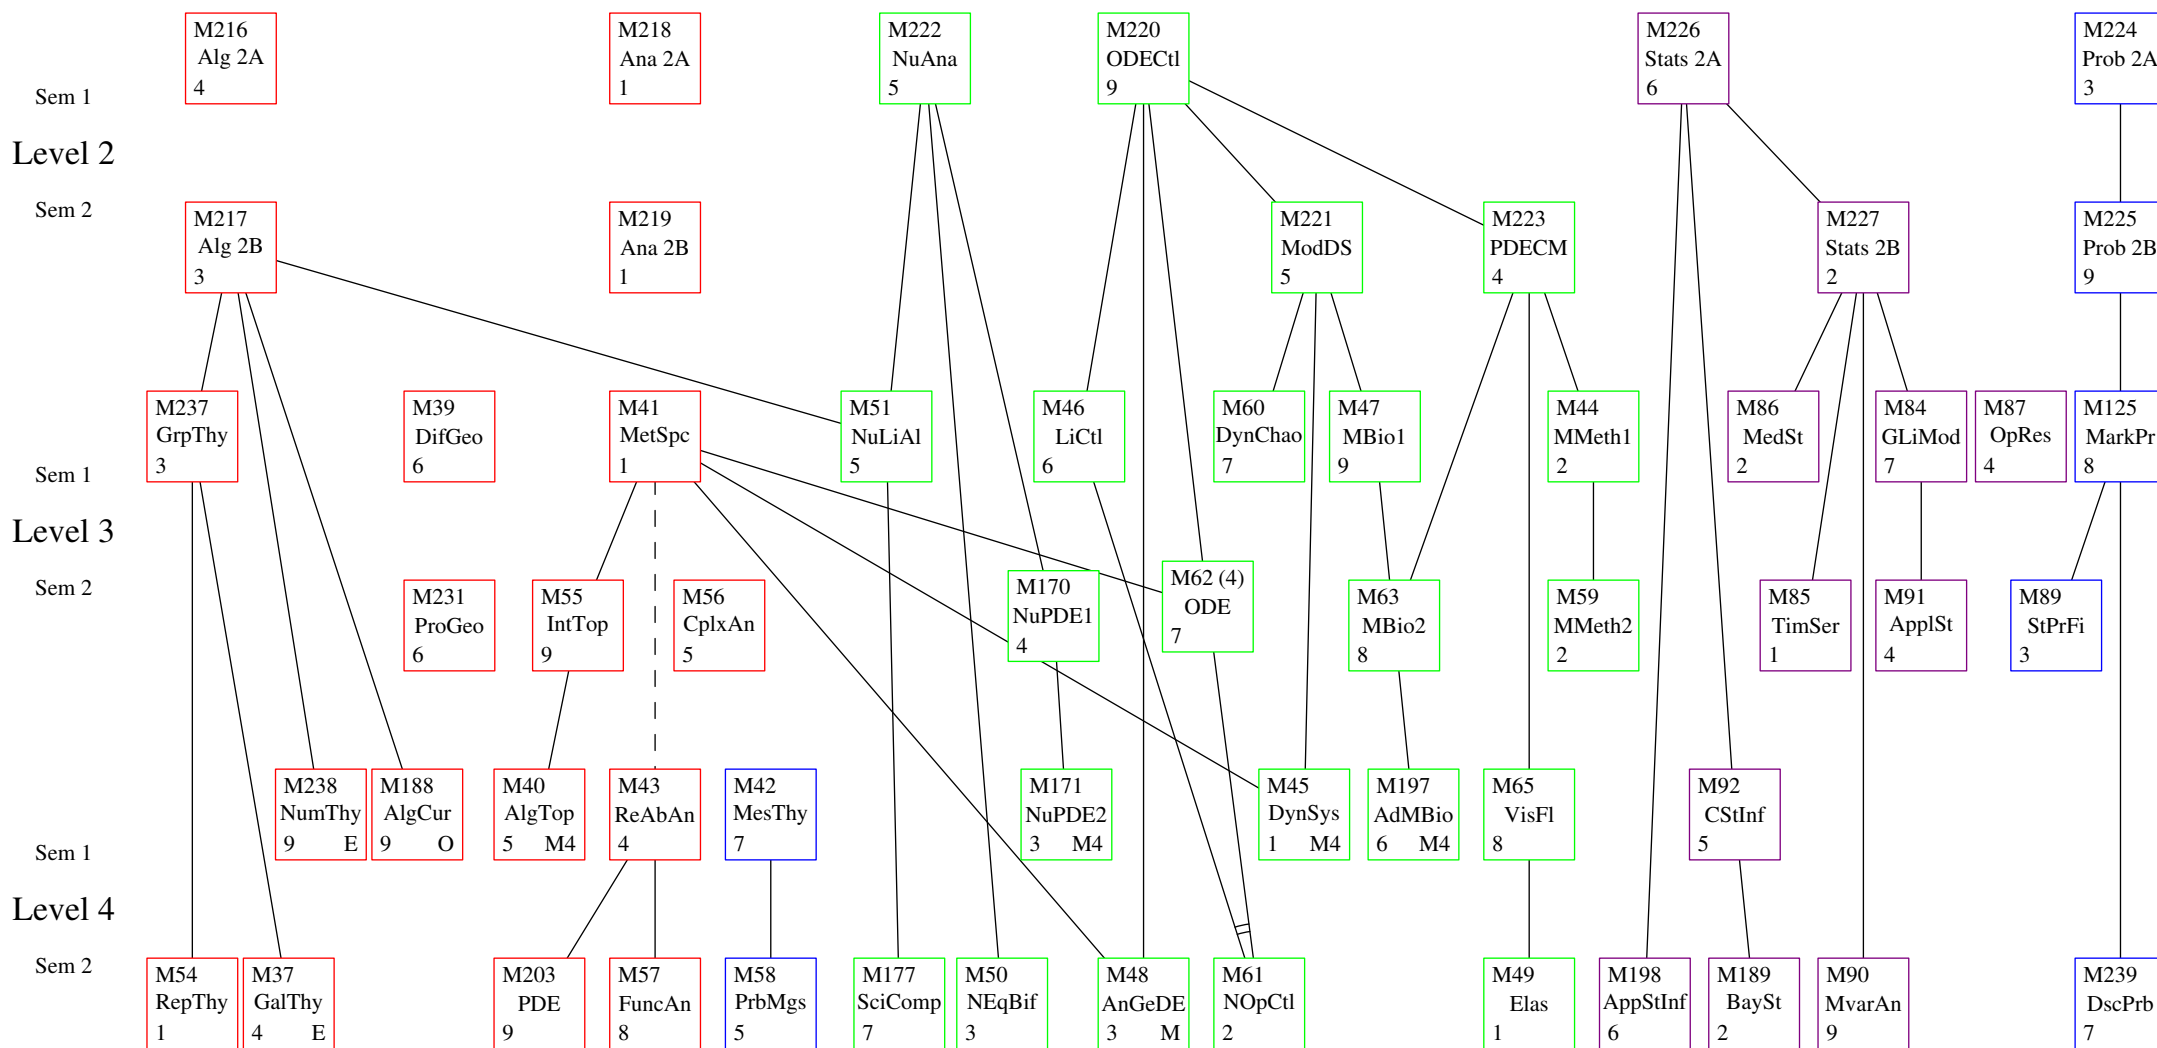

# Map of Level 2-4 Maths Units

Version : April 2012.

Dependencies not shown from 216,218,219, and from 217 to MMath only

Availability Restrictions :  
 O = only Odd yrs, eg 13/14  
 E = only Even yrs, eg 12/13  
 M = only MMath  
 M4 = only MMath yr 4