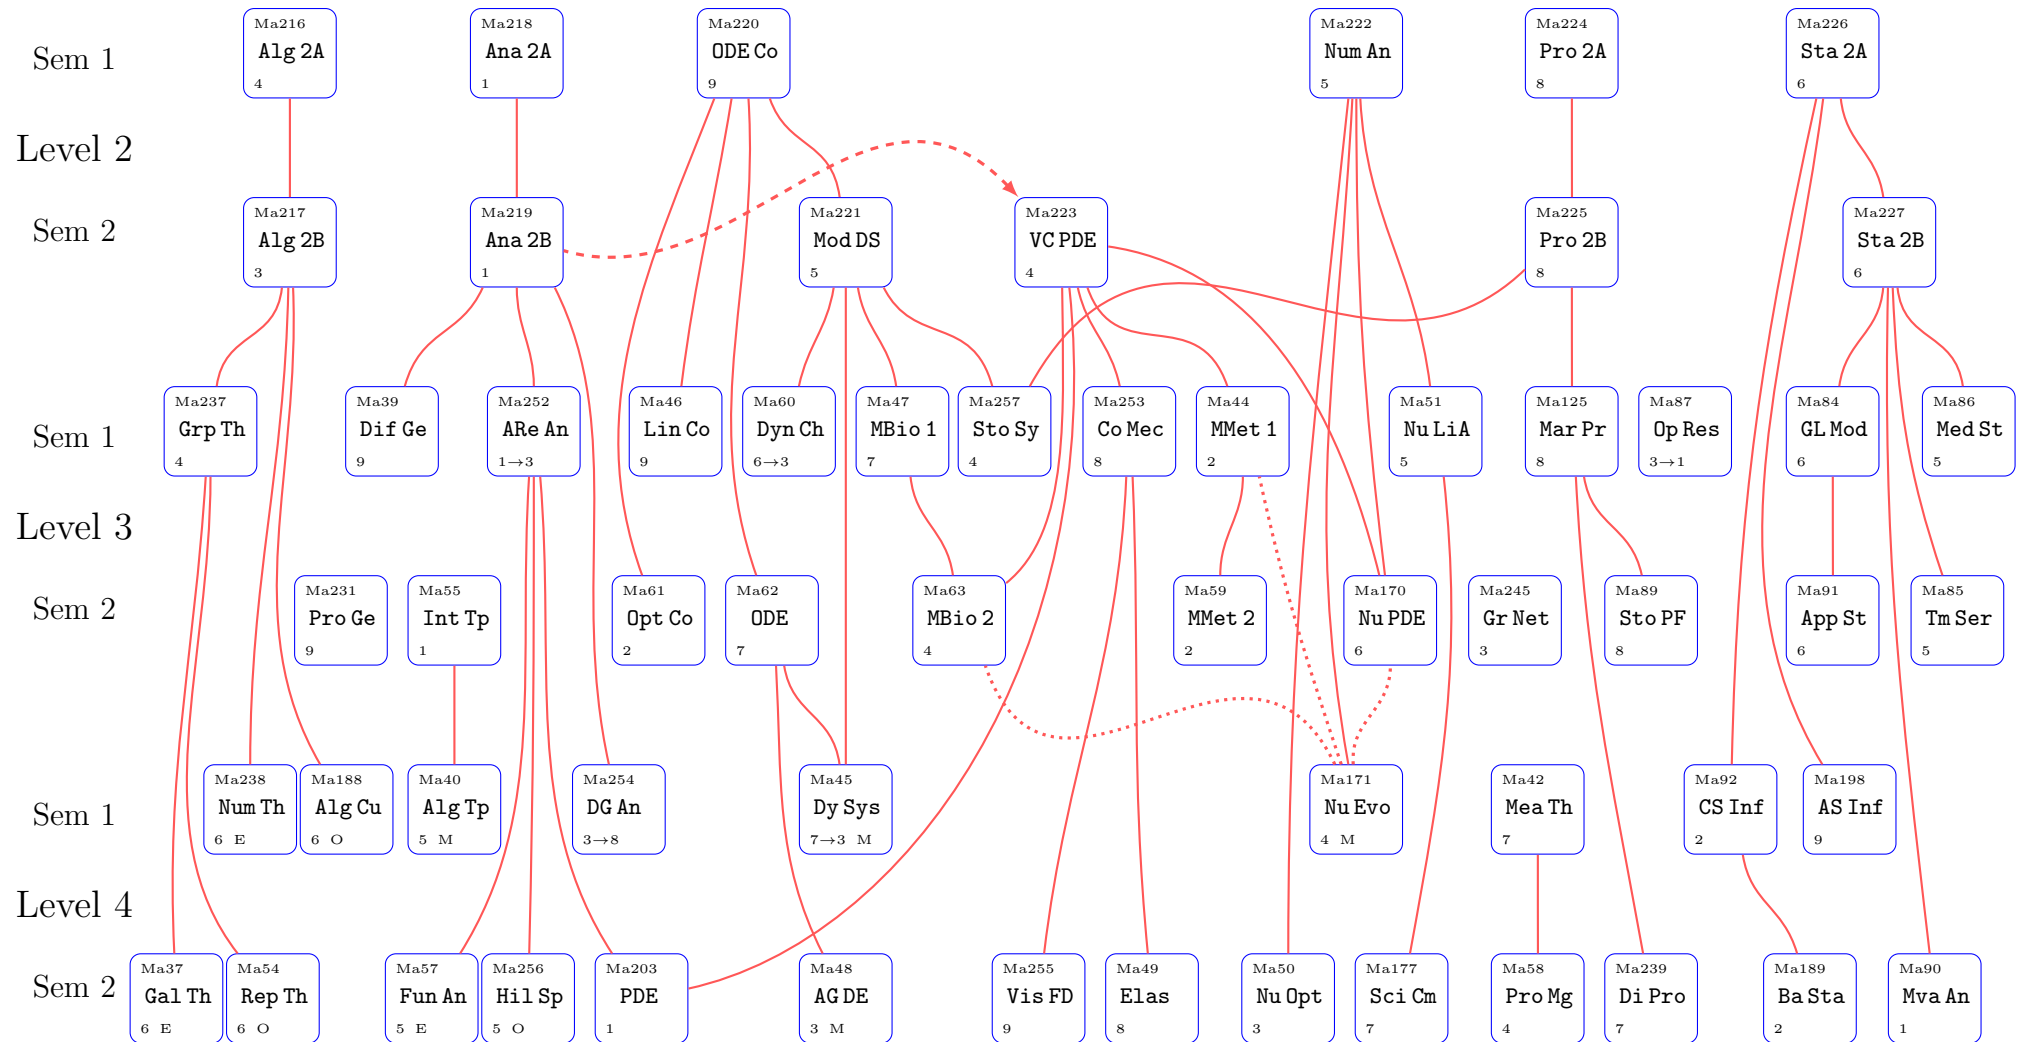

Map of Level 2-4 Maths Units

Version Apr 2017(A) : for students taking Year 2 in 2016/17 or later

Dependencies are not shown from 216,218 at all and from 217,219 to M units

Key:

Short Code Ma99
Short Title Exmpl
Time Slot & Availability 1 A

TS & A codes:
O = Odd yrs, e.g. 17/18
E = Even yrs, e.g. 18/19
M = MMath only
m→n = m in 17/18; n in 18/19