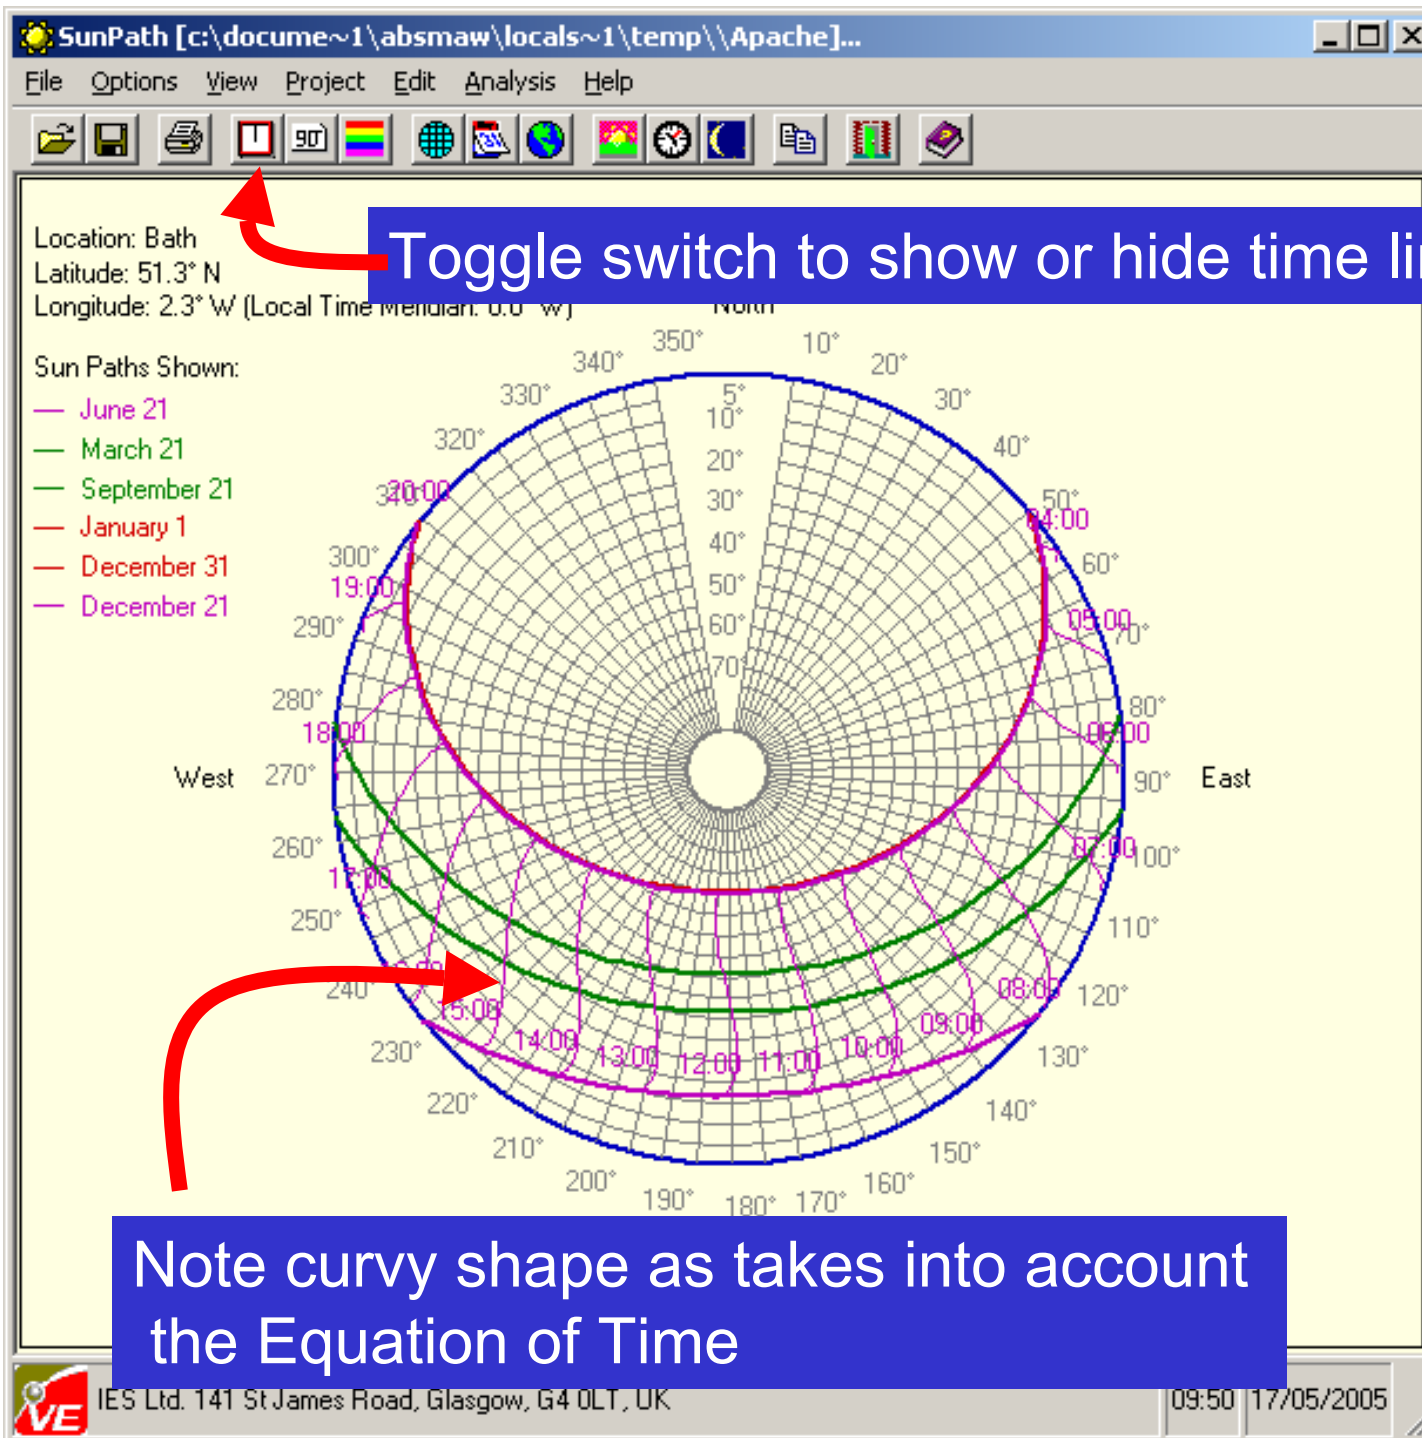

Click on Options to choose which time lines are wanted

The screenshot shows the SunPath software interface. The main window displays a sun path diagram on a grid. The diagram is a circular plot with a grid of latitude and longitude lines. The vertical axis represents latitude, ranging from 10° North to 70° South. The horizontal axis represents longitude, ranging from 350° to 150°. The cardinal directions are labeled: North at the top, South at the bottom, West on the left, and East on the right. Several curved lines represent the sun's path for different dates: September 21 (green), January 1 (red), December 31 (red), and December 21 (purple). The software's menu bar includes Options, View, Project, Edit, Analysis, and Help. The Options menu is open, showing sub-menus for Time Lines, Seasons, Defaults, Refresh, and Today. The Time Lines sub-menu is further open, showing options for Display Lines, Summer to Winter (checked), and Winter to Summer. A red arrow points from the text at the top to the Options menu, and another red arrow points from the text to the Summer to Winter option in the sub-menu. The status bar at the bottom shows the location 'IES Ltd. 141 St James Road, Glasgow, G4 0LT, UK', the time '09:48', and the date '17/05/2005'. The Windows taskbar at the very bottom shows the Start button and several open applications: Microsoft Outlook, Virtual Environment, Microsoft PowerPoint, SunCast: Untitled, and SunPath.