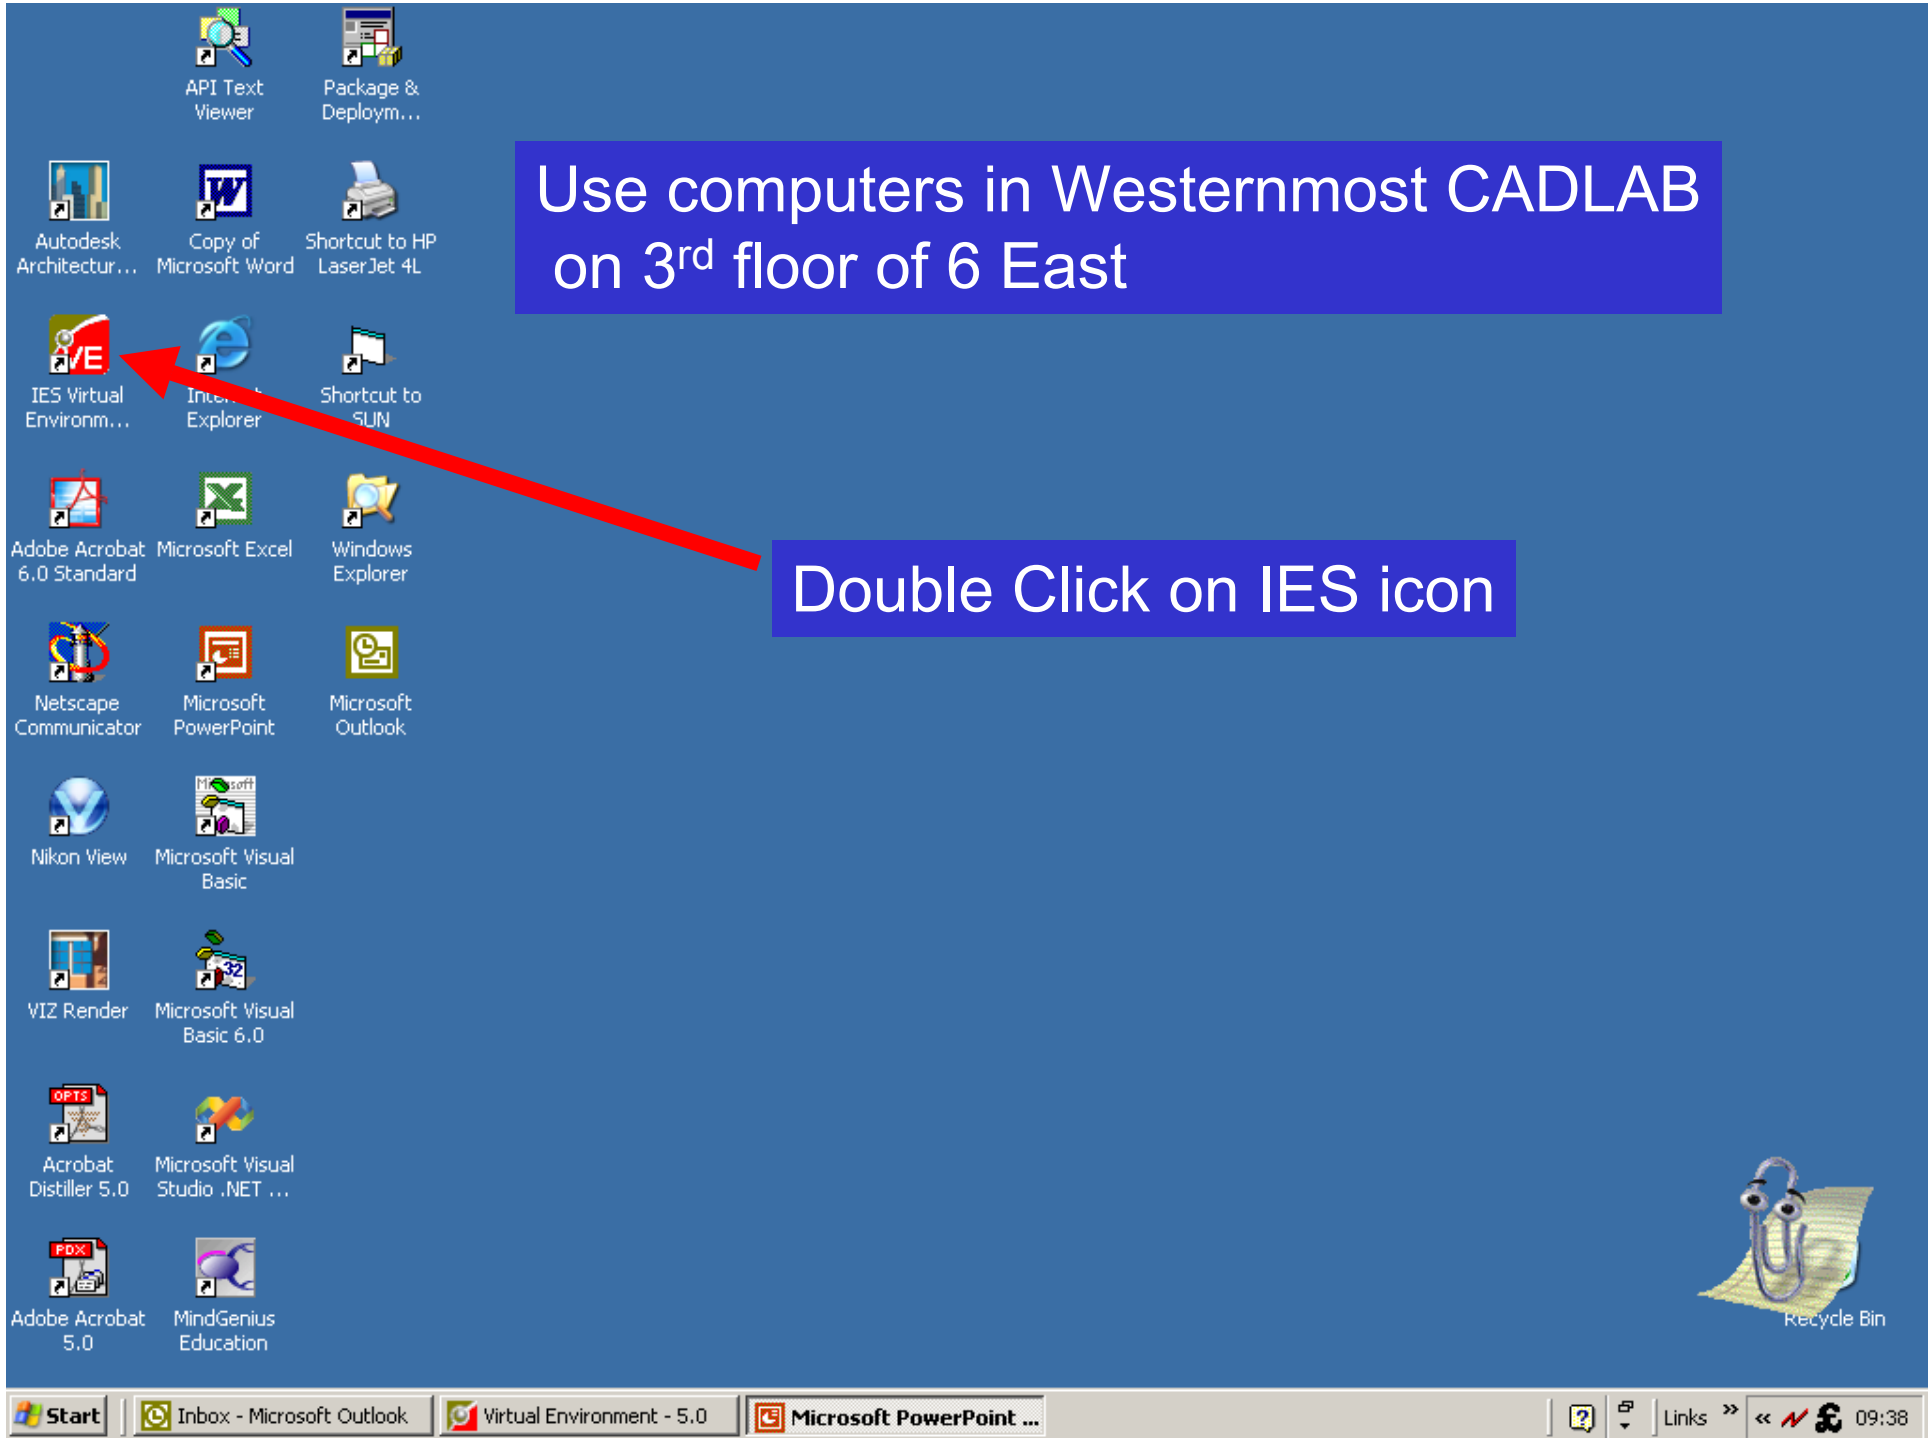

Use computers in Westernmost CADLAB
on 3rd floor of 6 East

Double Click on IES icon