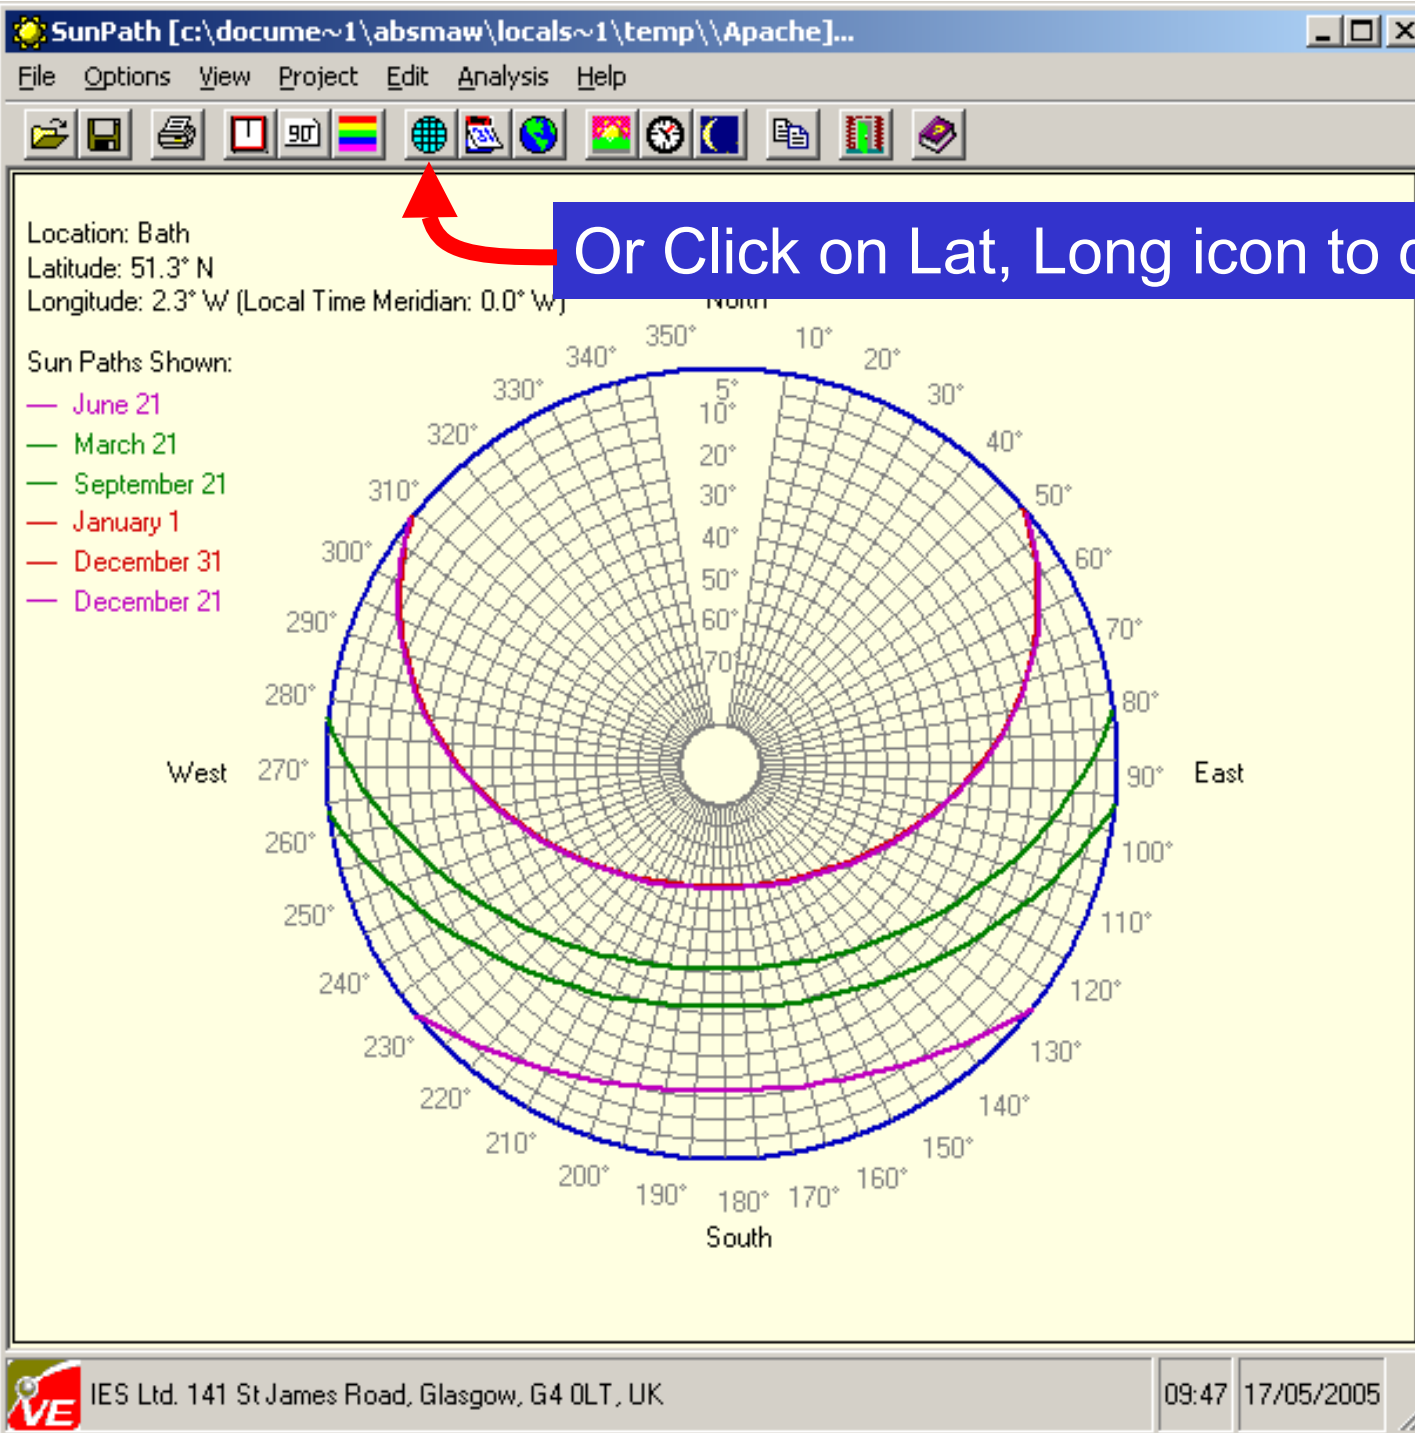

Copy Ctrl+C
Period...
Latitude & Longitude...
Select Location...
Clear
Colours...

Location: London (Kew) [United Kingdom]
Latitude: 51.5° N
Longitude: 0.0° W

Sun Paths Shown:
— June 21
— March 21
— September 21
— January 1
— December 31
— December 21

File Options View Project Edit Analysis Help

Latitude and Longitude...

Location:
Bath

Latitude 51.3 N

Longitude 2.3 W

OK
Cancel
Help

Change values to those applicable to Bath

Click to add note

Click on Options to choose which time lines are wanted

The screenshot shows the SunPath software interface. The main window displays a sun path diagram on a grid. The diagram is a circular plot with a grid of latitude and longitude lines. The vertical axis represents latitude, ranging from 10° North to 70° South. The horizontal axis represents longitude, ranging from 350° to 150°. The cardinal directions are labeled: North at the top, South at the bottom, West on the left, and East on the right. Several curved lines represent the sun's path for different dates: September 21 (green), January 1 (red), December 31 (red), and December 21 (purple). The software's menu bar includes Options, View, Project, Edit, Analysis, and Help. The Options menu is open, showing sub-menus for Time Lines, Seasons, Defaults, Refresh, and Today. The Time Lines sub-menu is further open, showing options for Display Lines, Summer to Winter (checked), and Winter to Summer. A red arrow points from the text at the top to the Options menu, and another red arrow points from the text to the Summer to Winter option in the sub-menu. The status bar at the bottom shows the location 'IES Ltd. 141 St James Road, Glasgow, G4 0LT, UK', the time '09:48', and the date '17/05/2005'. The Windows taskbar at the very bottom shows the Start button and several open applications: Microsoft Outlook, Virtual Environment, Microsoft PowerPoint, SunCast: Untitled, and SunPath.