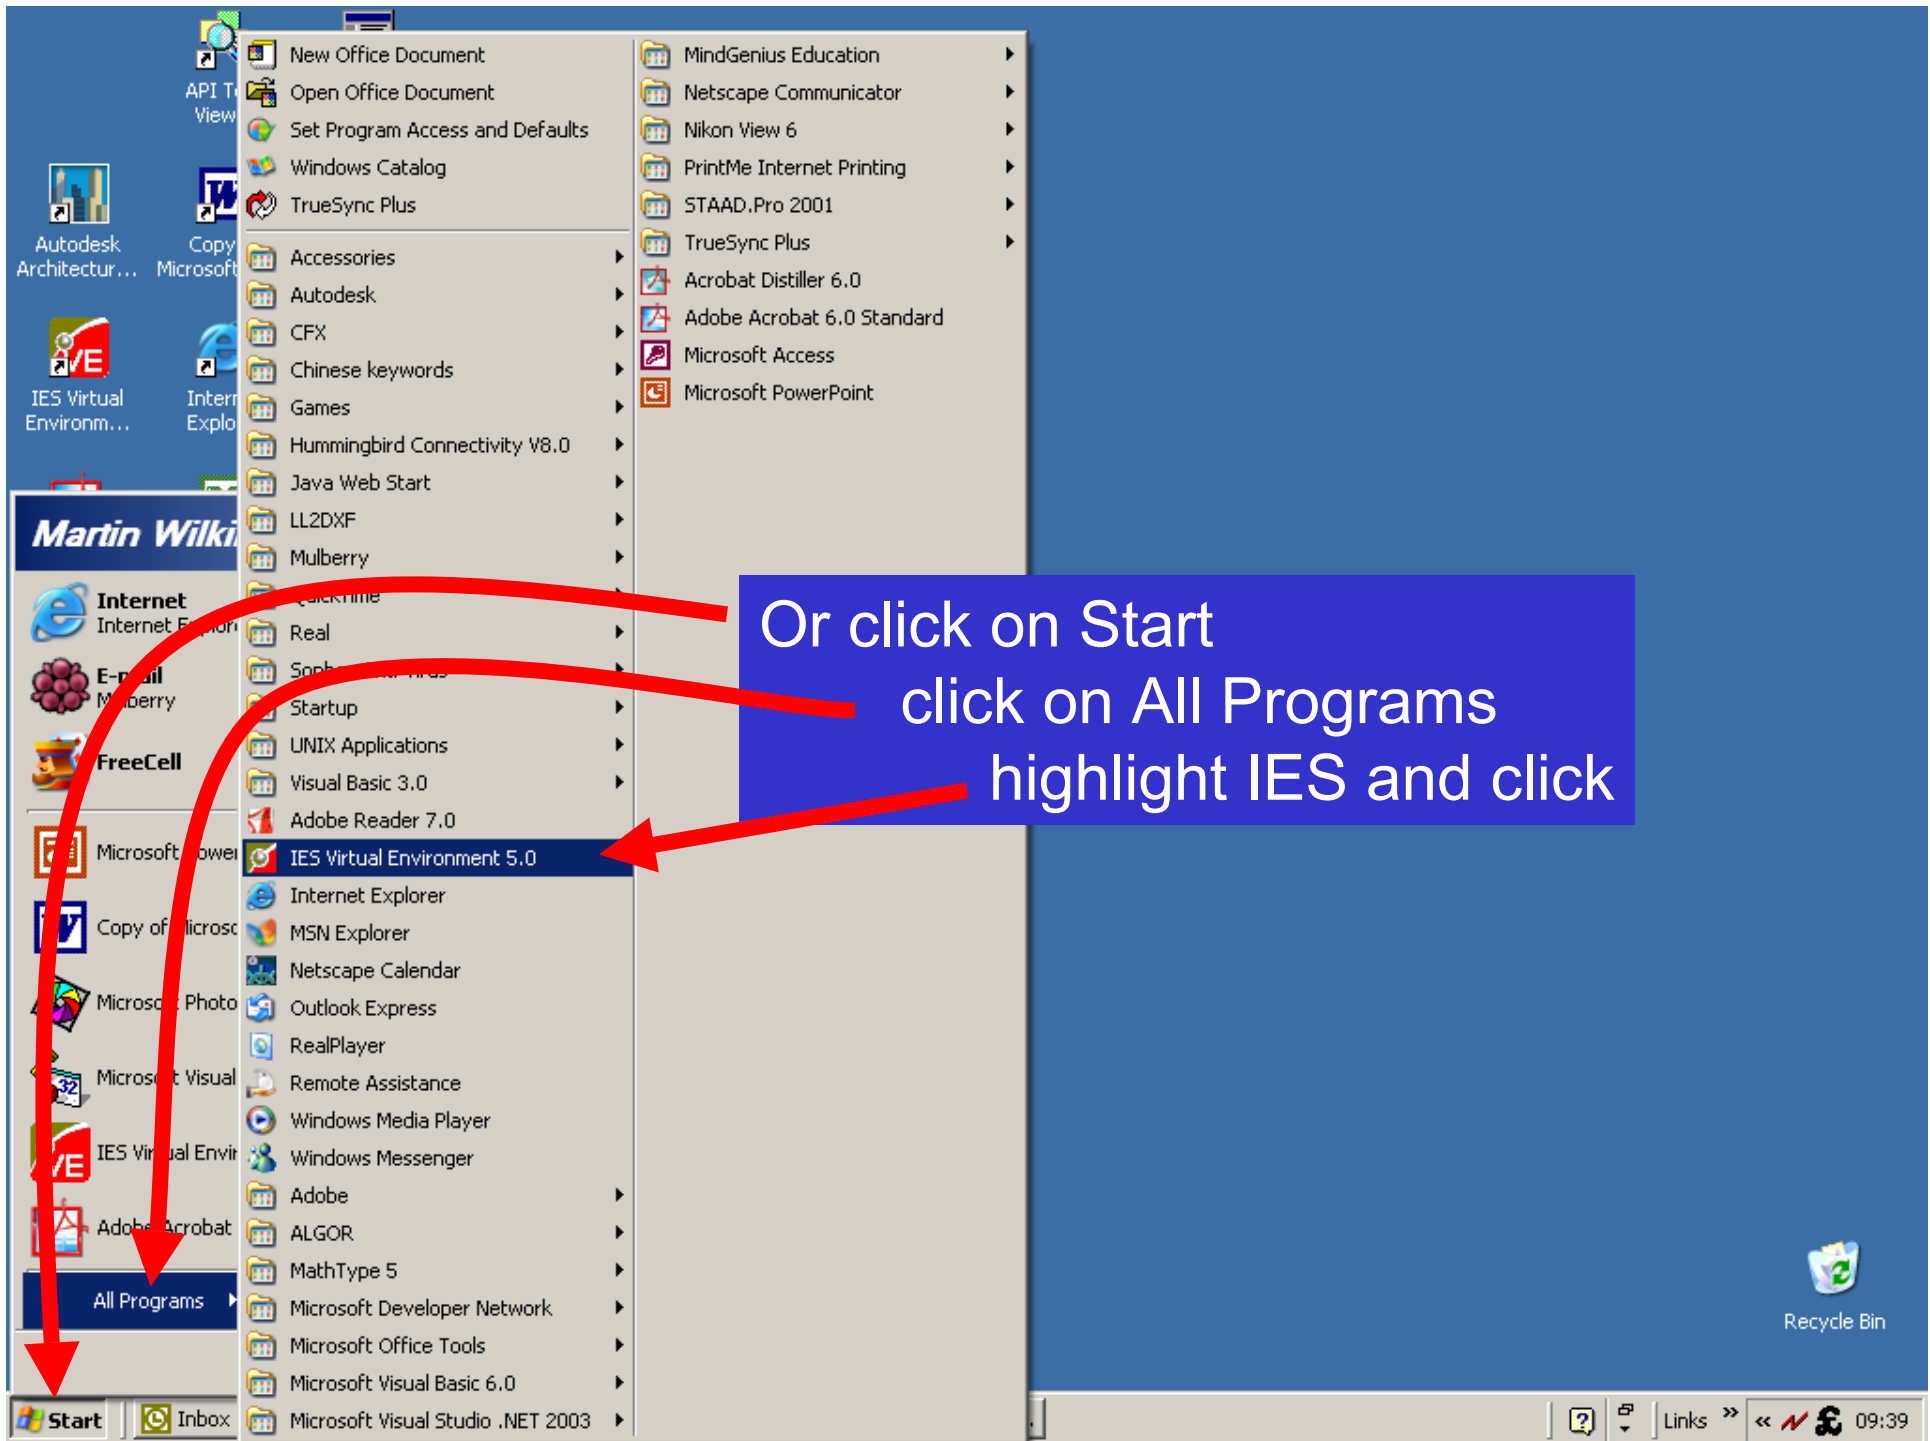

Or click on Start
click on All Programs
highlight IES and click